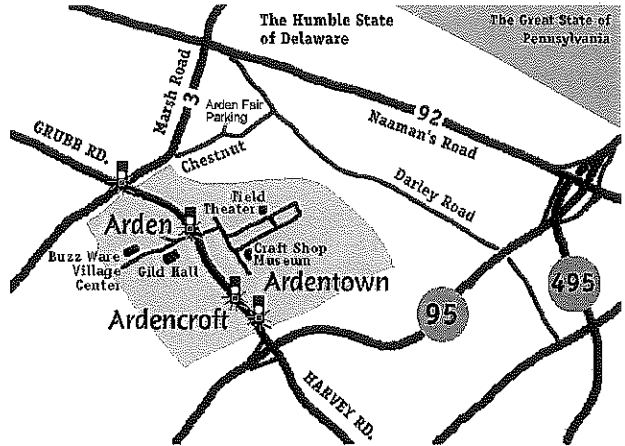

Directions to Arden Gild Hall

From Wilmington: Take I-95 North to the Harvey Rd. exit, turning left at the top of the exit ramp onto Harvey Rd. Follow for approximately 1 mile, passing the blinking light at the Montessori school and the traffic light at Veale Rd. Turn left at the next traffic light (Orleans Rd.), then after 80 yards bear left at the fork in the road onto "The Highway." Gild Hall is 50 yards on the left, with parking on its far side.

From Philadelphia: Take I-95 South. Stay to the right as you approach the PA/DE line, as if to take I-495, then exit onto Route 92/Naamans Rd. Keep to the right, and continue west on Naamans Rd for 1.7 miles. Turn left at the Marsh Rd (Rt 3) light. After 8/10 mile turn left at light onto Harvey Road. After 3/10 mile turn right at the next traffic light (Orleans Rd.), then after 80 yards bear left at the fork in the road onto "The Highway." Gild Hall is 50 yards on the left, with parking on its far side.

From Other Directions: Visit www.ardensingers.com For Internet maps: 2126 The Highway, Arden DE 19810